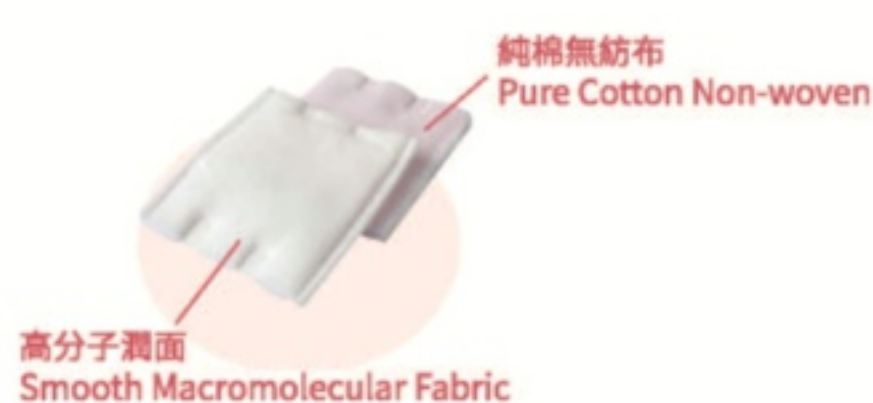

高分子潤面
Smooth Macromolecular Fabric

60 枚 pcs

Lily Bell
Skin Massage Cotton 60pcs
麗麗貝爾 高分子潤面按摩化妝棉 60 枚

108025

Product(產品): 130*105*62(mm)
Outer Carton(外箱): 335*280*340(mm)
CBM=0.0319m³

- Pure Cotton & Macromolecular Fabric
- 60mm * 70mm in size with 4 dots
- 3-Layers
- Products per carton: 30

- 純棉材質 & 高分子吸收材
- 6*7 公分 長方形四點壓邊化妝棉
- 三層結構
- 三十盒一外箱